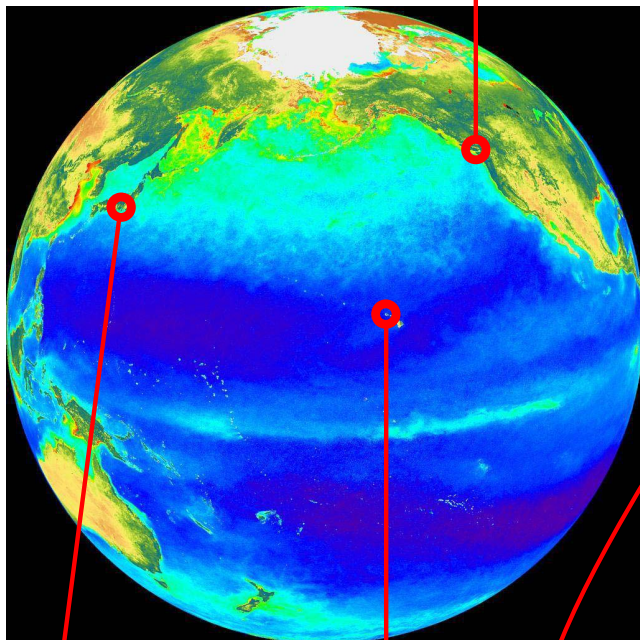

Map of all J G F S SSC meeting locations (1988-2003)

Washington, DC, USA
29-30 November 1990

St. George, Bermuda,
30 Sept. - 3 October 1991

Kiel, Germany
20-22 March 1990

Washington, DC, USA
4 May 2003

Oban, Scotland, UK
17-19 May 1997

Amsterdam, The Netherlands
7-8 July 2001

Victoria, BC, Canada,
12-14 October 1994

Bergen, Norway,
11-12 April 2000

Bad Münstereifel, Germany
18-22 April 1996

Honolulu, HI, USA
12-14 September 1989

Den Haag, The Netherlands
13-15 September 1988

Villefranche s/mer, France
12-13 May 1995

maps of SeaWiFS Chlorophyll (provided by the SeaWiFS Project,
NASA/Goddard Space Flight Center and ORBIMAGE)